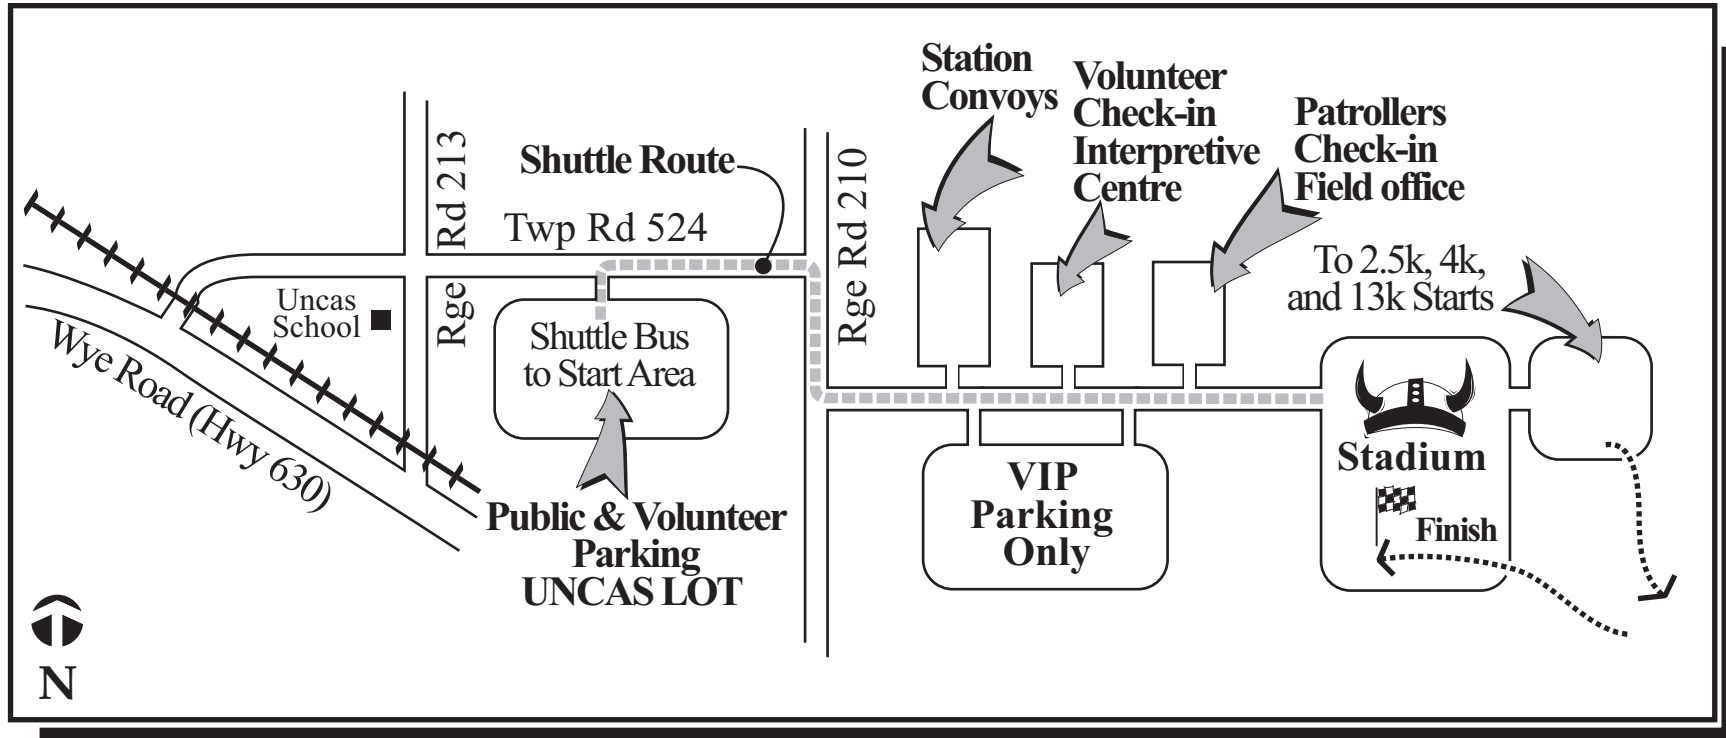

Canadian Birkebeiner Volunteer Parking

Waskehegan Staging Area

*Volunteers are asked to park at Uncas Lot and take the shuttle bus which starts at 8:00 a.m.
Volunteers who have to be at the Stadium or Station Convoy before 8:00 a.m. may request the gate attendant at the VIP Lot to park in the VIP Lot.*