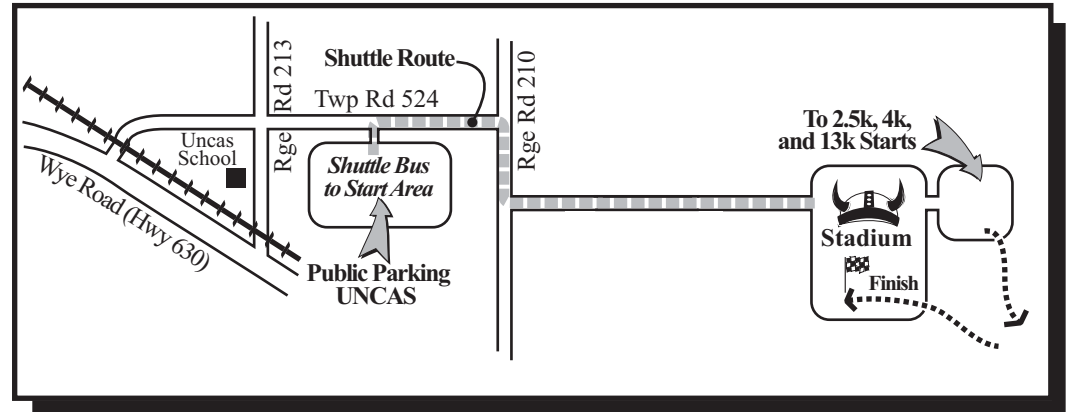

# Canadian Birkebeiner Venues

## Getting to the Start Line for 2.5 km, 4 km and 13 km Events

Washegan Staging Area

Start Time: Ole's Tour (2.5 or 4 km options) - 11:00 a.m.

Start Time: 13 km Mini Birkie - 1:30 p.m.