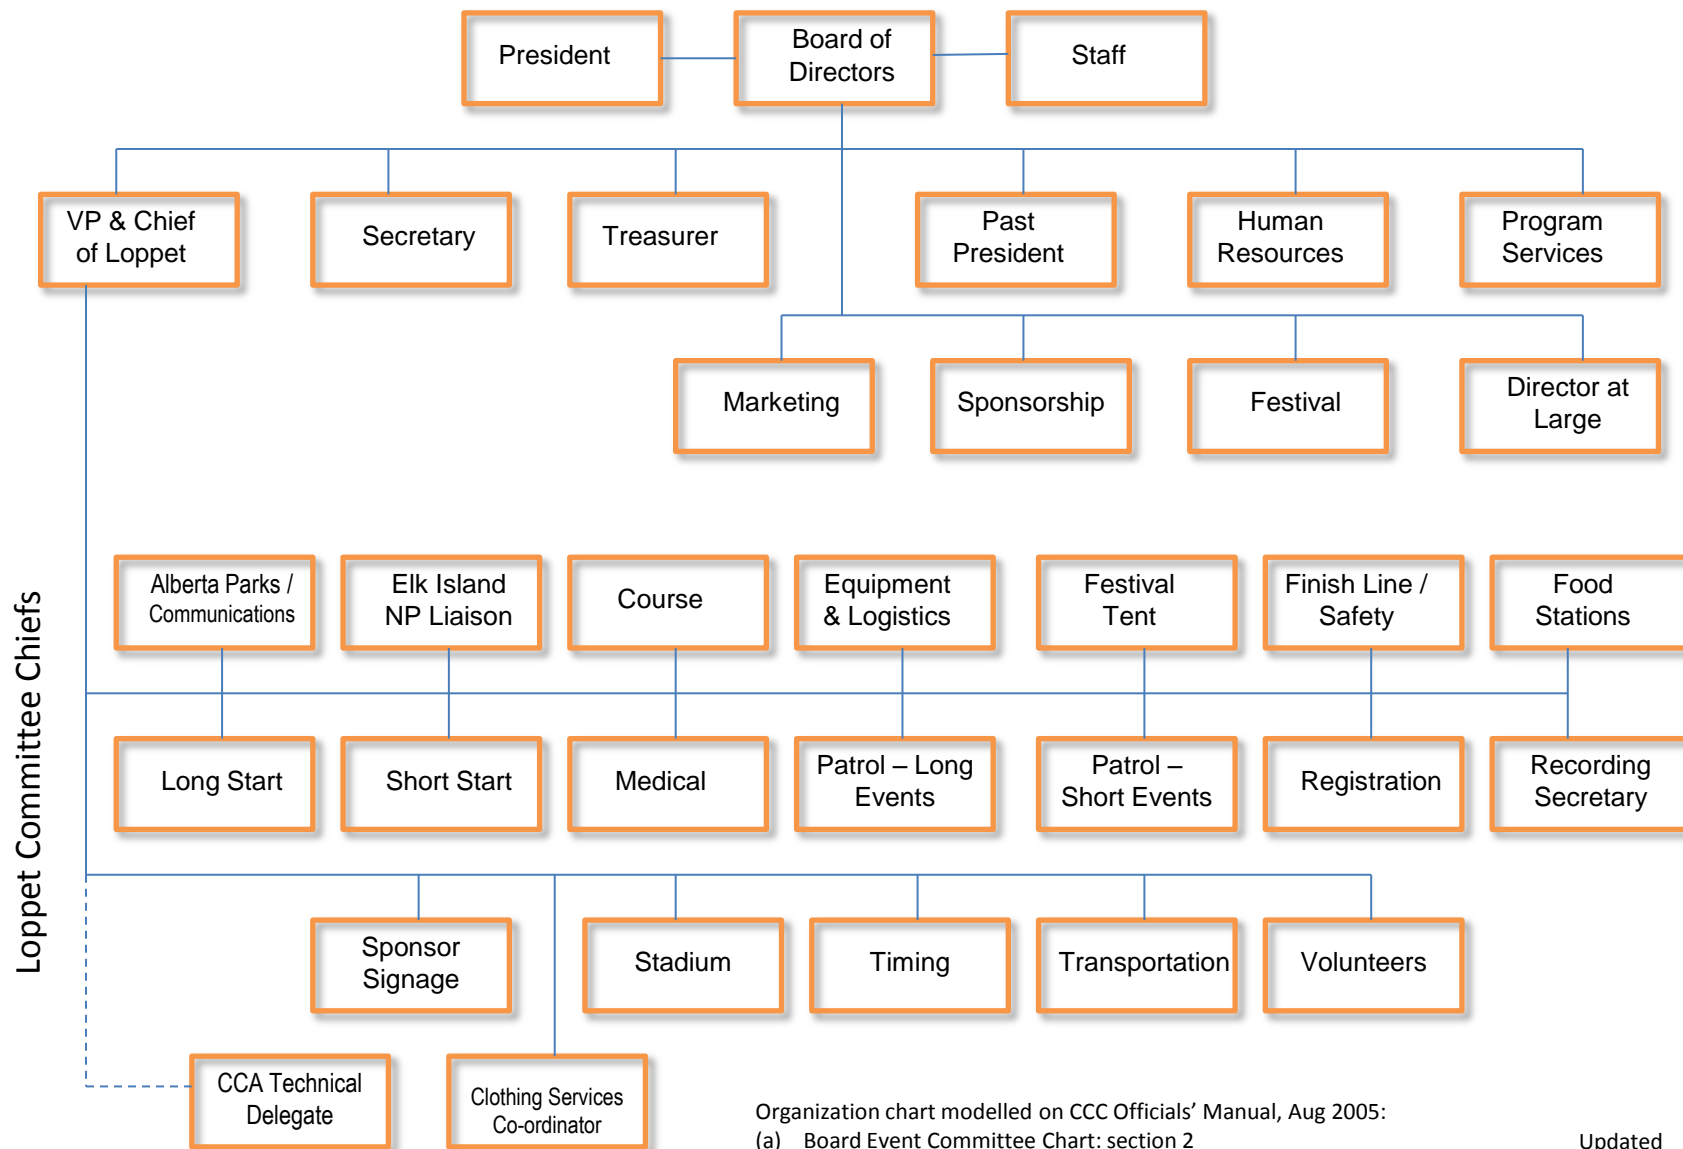

# Canadian Birkebeiner Society Organizational Chart

Organization chart modelled on CCC Officials' Manual, Aug 2005:

- (a) Board Event Committee Chart: section 2
- (b) Loppet Competition Committee Chart: section 3

Updated  
November 2011