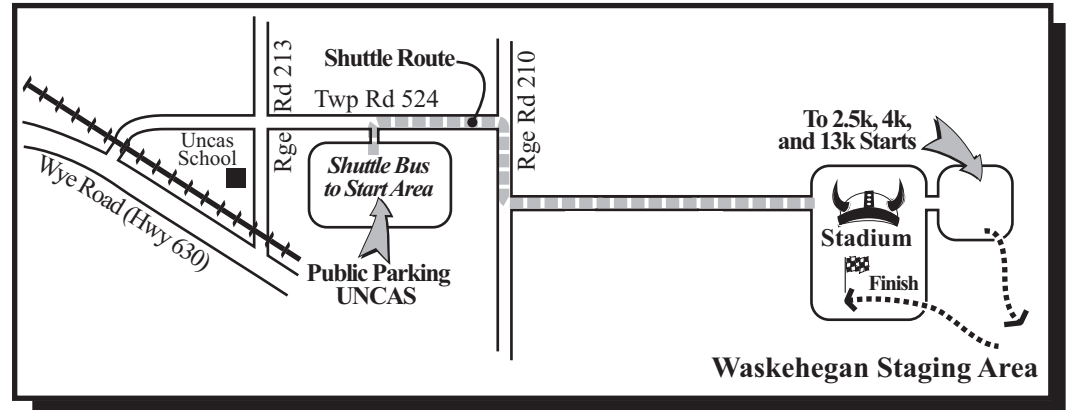

# Canadian Birkebeiner Venues

## Getting to the Start Line for 2.5 km, 4 km and 13 km Events

Start Time: Ole's Tour (2.5 or 4 km options) - 11:00 a.m.

Start Time: 13 km Mini Birkie - 1:30 p.m.